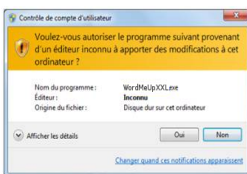

Installation

1 Click the "Try" link then save the file.
Once the download is finished, please click the WordMeUpXXL Demo 1 5.MSI file.

2 A window appears. The folder is automatically set well. If you want to modify it, don't forget to put a "backslash" at the end.

Click [Next] to continue.

3 Click [Install] to start the installation of the game.

The beginning of the installation can take almost a minute... Please be patient.

4 Depending on your computer, you could be asked for a confirmation. Even if the editor is indicated as "unknown", click [Yes].

5 During the installation, a progress bar is shown. Once the process is finished, a new window appears.

Click [Finish].

6 The game is now installed on your computer.