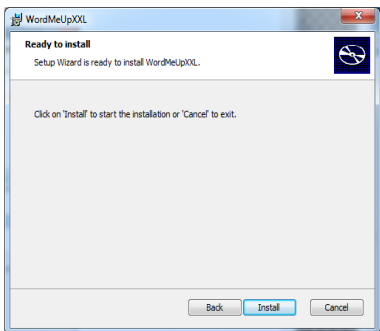

Installation

1 Click the "Try" link then save the file.
Once the download is finished, please click the WordMeUpXXL Demo 1 5.MSI file.

2 A window appears. The folder is automatically set well. If you want to modify it, don't forget to put a "backslash" at the end.

Click [Next] to continue.

3 Click [Install] to start the installation of the game.

The beginning of the installation can take almost a minute... Please be patient.

4 Depending on your computer, you could be asked for a confirmation. Even if the editor is indicated as "unknown", click [Yes].