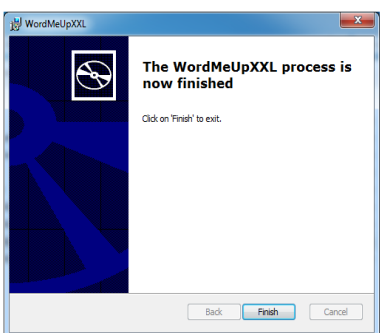

Installation

1 Click the "Try" link then save the file.
Once the download is finished, please click the WordMeUpXXL Demo 1 5.MSI file.

2 A window appears. The folder is automatically set well. If you want to modify it, don't forget to put a "backslash" at the end.

Click [Next] to continue.

3 Click [Install] to start the installation of the game.

The beginning of the installation can take almost a minute... Please be patient.

4 Depending on your computer, you could be asked for a confirmation. Even if the editor is indicated as "unknown", click [Yes].

5 During the installation, a progress bar is shown. Once the process is finished, a new window appears.

Click [Finish].

6 The game is now installed on your computer.