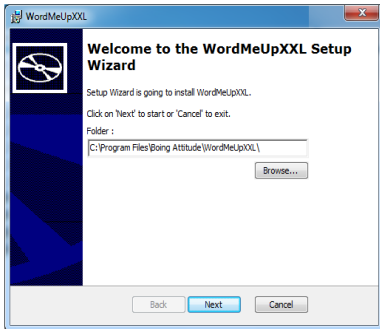

Installation

1 Click the "Try" link then save the file.
Once the download is finished, please click the WordMeUpXXL Demo 1 5.MSI file.

2 A window appears. The folder is automatically set well. If you want to modify it, don't forget to put a "backslash" at the end.